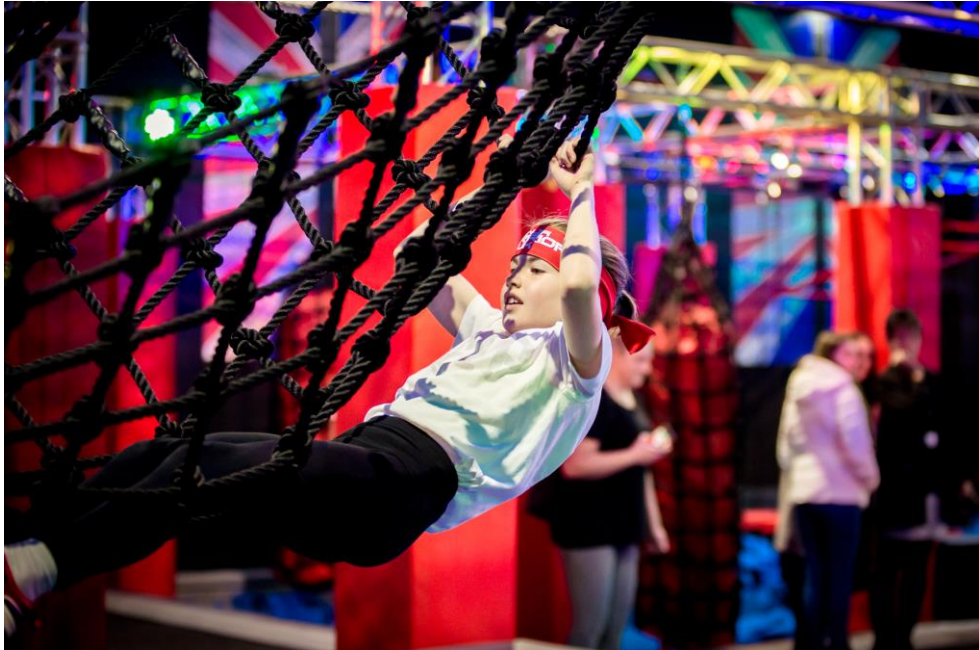

Entertainment on your doorstep Activities

State of the art bowling lanes, providing great fun for the group, as well as the opportunity to challenge each other at a game of pool, have a go at the arcade or make full use of the Hollywood Diner and enjoy burgers, hot dogs and milkshakes!

Entertainment on your doorstep Activities

14 screen cinema, including 3 VIP screens, a multi-sensory 4DX and an IMAX screen showing all the latest films!

Nearby Entertainment Activities

Ninja Warrior is located nearby in Gloucester, and is inspired by the hit ITV show. It's an action-packed activity for everyone to enjoy – climb, balance, jump and swing across the obstacles using and developing your Ninja skills! Can you beat the wall?!

Nearby Entertainment Activities

The 270 High Ropes Course is based very close to you on the outskirts of Cheltenham, and is ideally placed for your group to enjoy some adrenalin-inducing activities! Their activity tower is the tallest of its kind in Europe and as well as being the starting point for the high ropes courses this also offers 3 exciting activities – Freefall, Zip Line & Leap of Faith!