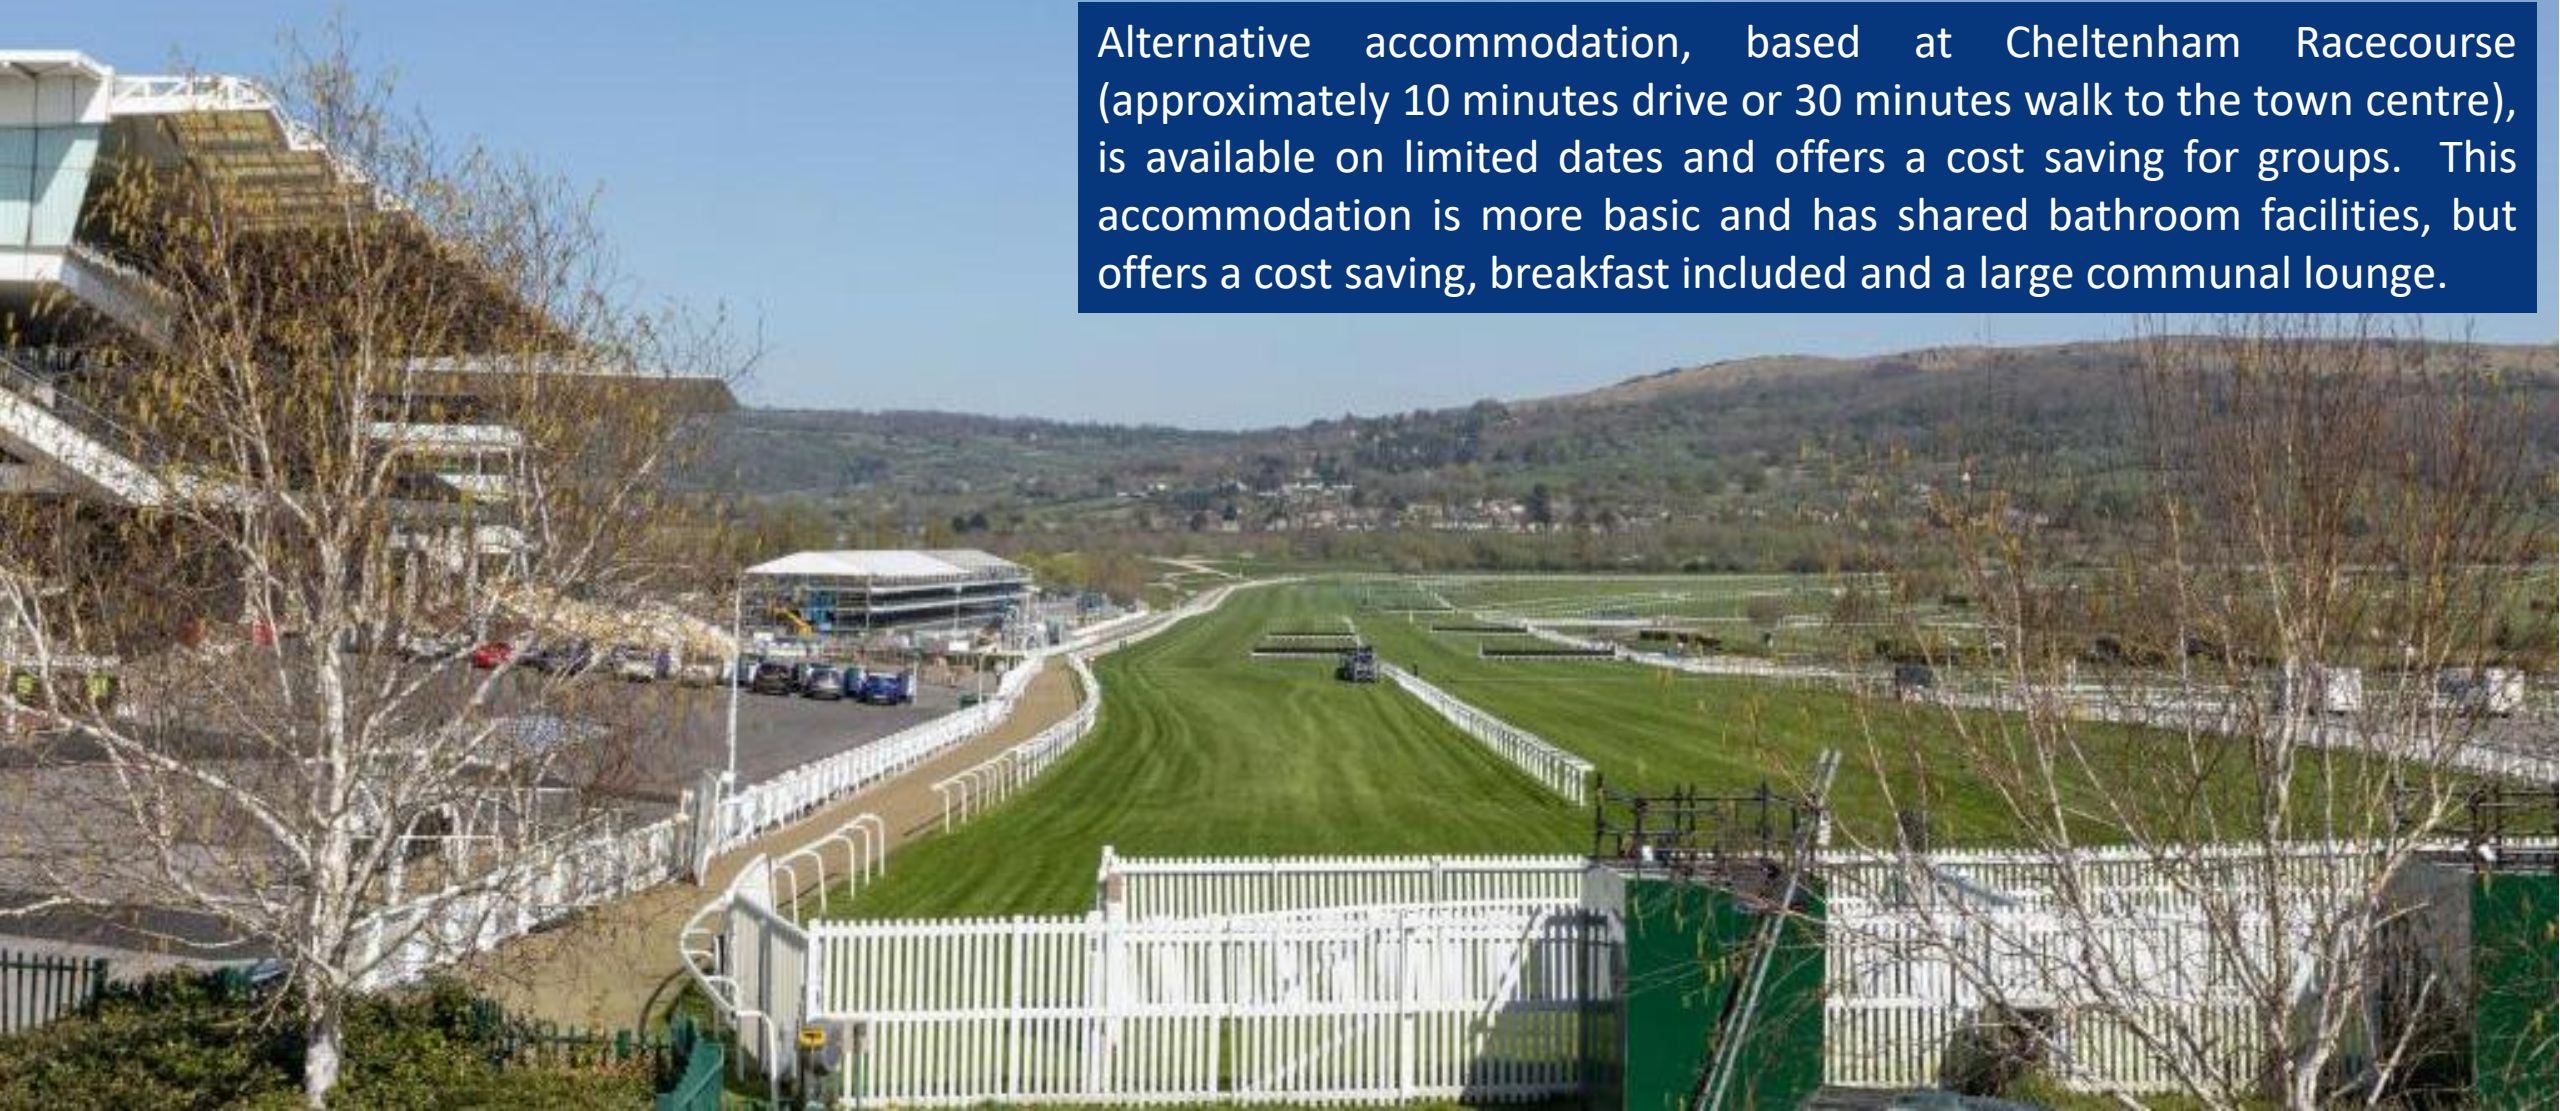

### Rugby Venues

Hosted by local Gloucestershire Clubs

THE  
BREWERY  
QUARTER

SHOP | DINE | STAY | PLAY

UBBOX

CORNWALL'S COAST TO OCEANFRONT PUBS

You will be based in either Cheltenham or Gloucester in the rugby hot bed of Gloucestershire. You'll be centrally located and close by to the Brewery Quarter, which includes a variety of Eateries and Entertainment Venues to keep your group occupied.

# Alternative Accommodation

Alternative accommodation, based at Cheltenham Racecourse (approximately 10 minutes drive or 30 minutes walk to the town centre), is available on limited dates and offers a cost saving for groups. This accommodation is more basic and has shared bathroom facilities, but offers a cost saving, breakfast included and a large communal lounge.