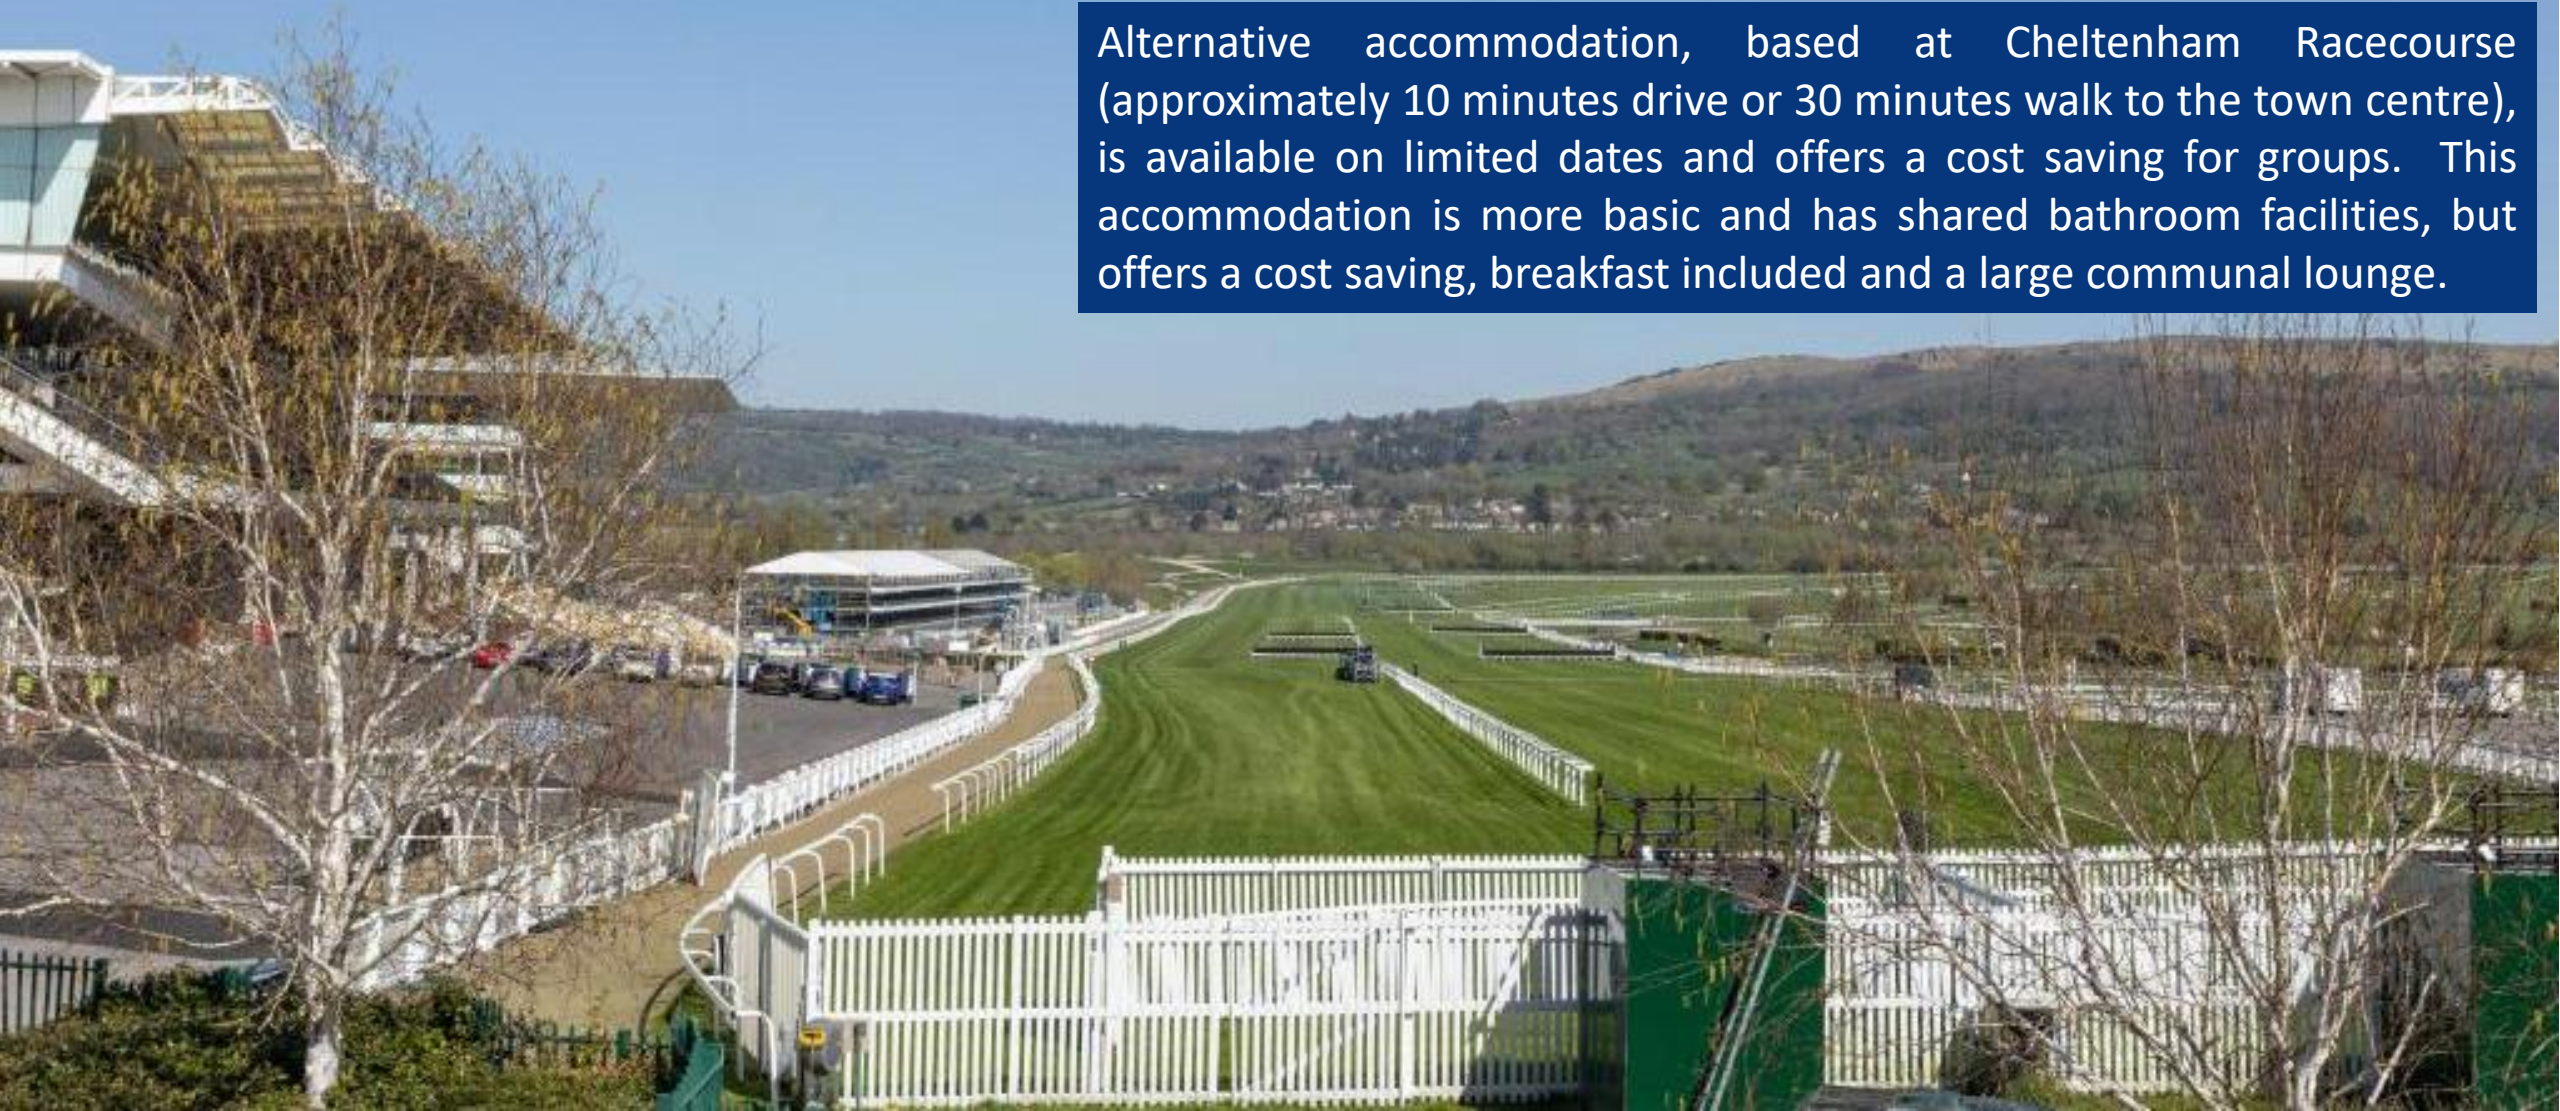

## WATCH 'TOPFLIGHT' PREMIERSHIP RUGBY – "RUN AWAY TO THE CIRCUS"

Incorporate a visit to watch current three times Allianz Premier Women's Rugby Champions Gloucester-Hartpury with a host of stars on show. Known as 'The Circus' for their distinctive big top coloured kit, their flair and energy and the fun they have, you can incorporate your girls tour with a visit to watch them (subject to fixture scheduling).

UBBOX

CORNWALL'S COAST TO OCEANFRONT HOTSPOTS

You will be based in either Cheltenham or Gloucester in the rugby hot bed of Gloucestershire. You'll be centrally located and close by to the Brewery Quarter, which includes a variety of Eateries and Entertainment Venues to keep your group occupied.

# Alternative Accommodation

Alternative accommodation, based at Cheltenham Racecourse (approximately 10 minutes drive or 30 minutes walk to the town centre), is available on limited dates and offers a cost saving for groups. This accommodation is more basic and has shared bathroom facilities, but offers a cost saving, breakfast included and a large communal lounge.